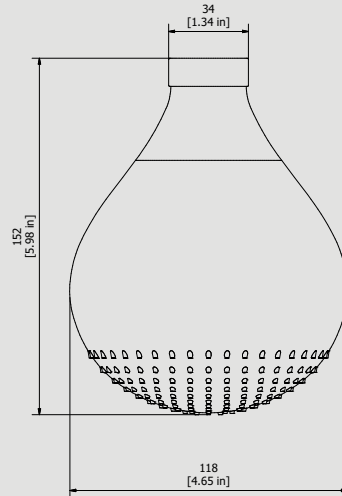

IB RUBINETTI

Collection

DROP

Article

DR002

Description

Showerhead white

Box Dimensions

120 x 120 x 165 mm

Weight

0.5 kg

Finishes

- CC**
CHROME
- CF**
BLACK CHROME
- BG**
GLOSSY WHITE
- NG**
GLOSSY BLACK
- SS**
BRUSHED NICKEL
- CS**
BRUSHED BLACK CHROME
- BO**
MATT WHITE
- NP**
MATT BLACK
- OO**
GOLD
- BB**
ANTIQUY BRONZE
- II**
PALE GOLD
- RR**
ANTIQUY COPPER
- ORS**
ROSE GOLD
- ON**
NATURAL BRASS
- IS**
BRUSHED PALE GOLD
- OS**
BRUSHED GOLD
- SR**
BRUSHED ROSE GOLD
- PL**
PLATINUM

Dimensions

Cartridge

Threaded fitting

Threaded fitting G1/2" F

Aerator

Flow Rate (+/-10%)

**1 BAR
10.4 l/min**

**2 BAR
10.4 l/min**