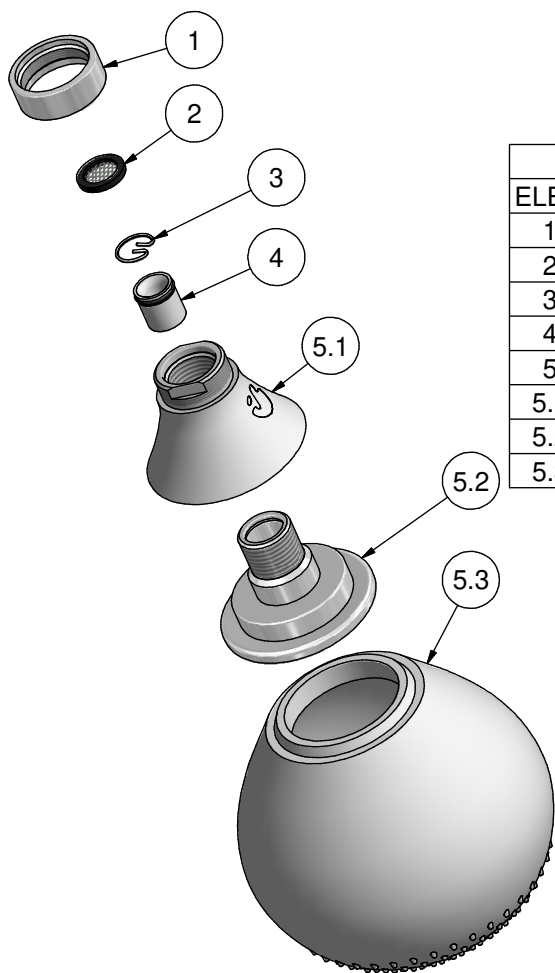

IB RUBINETTI

Collection

DROP

Article

DR002

Description

Showerhead white

Box Dimensions

Dimensions

Cartridge

Threaded fitting

Threaded fitting G1/2" F

Aerator

Flow Rate (+/-10%)

**1 BAR
10.4 l/min**

**2 BAR
10.4 l/min**

**3 BAR
10.4 l/min**

Production

Main body is a single casted pieces

Material

SILICONE

IB RUBINETTERIE s.p.a
via dei Pianotti 3/5
25068 Sarezzo (BS) - Italy -

T. +39 030 802101
F. +39 030 803097
info@ibrubinetterie.it

P.IVA 01785230986
capitale sociale
€420.000,00 i.v.

WWW.IBRUBINETTI.IT

IB RUBINETTI

Parts list			
ELEM	CODE	DESCRIPTION	QT
1	AC0010926	Ring cover M28x1 H12	1
2	AQ0010360	Rubber packing 1/2" H2 with filter	1
3	AQ0009678	Elastic ring AISI 302	1
4	AQ0011037	Flow reduction valve Ø15 12LT (31.2092.1)	1
5	CP11046	Preassembled drop white	1
5.1	AWH010927	Upper attack white	1
5.2	AS0010928	Insert Ø60 G1/2" H41	1
5.3	AQ0011046	Drop Ø120 Ø30 white	1